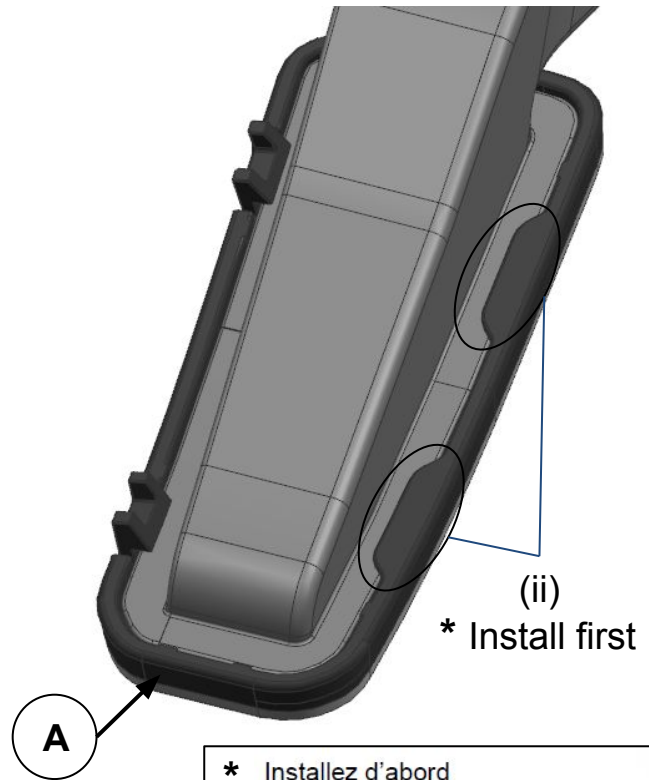

WL Automatic Pedal Cover Kit

www.mopar.com

A

B

C

1

* Install first

2